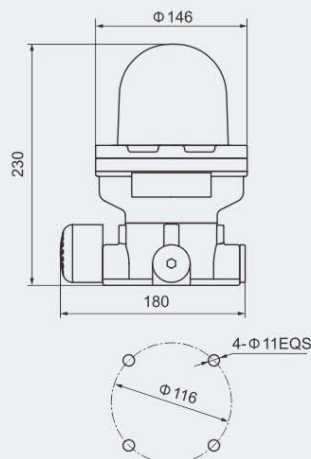

Catalogue number logic

Selection table

Type/Ordering code	Weight(kg)
BBJ81-R	2.60
BBJ81-B	2.60
BBJ81-Y	2.60
BBJ81-G	2.60

Zones 1&2; 21&22

supplied by...

inatex.
www.inatex.com

General Catalogue 01.01.2022

[http:// www.waromgroup.com](http://www.waromgroup.com)

Dimension drawings (all dimensions in mm) - subject to alteration

supplied by...